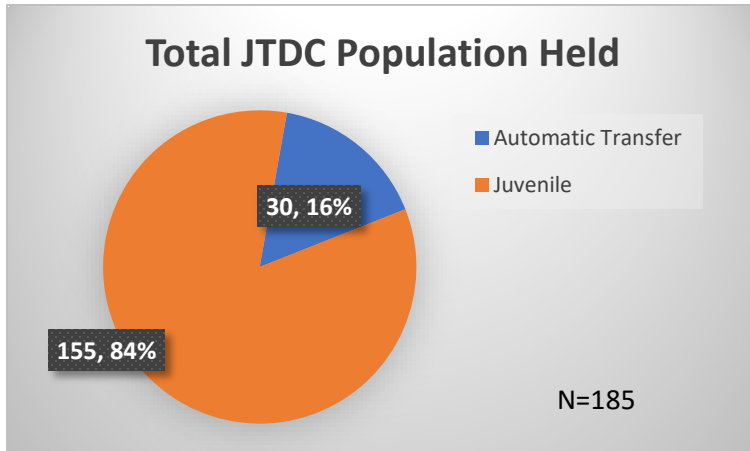

Daily Data Dashboard – October 16, 2023
Demographics for JTDC Population
Monday Morning Midnight Count

Total # of probation Involved youth¹: 1,301

¹ Probation Active: Any youth who is pending sentencing with an active social history, has been formally placed on probation or supervision with Cook County Juvenile Probation on the date of the report.