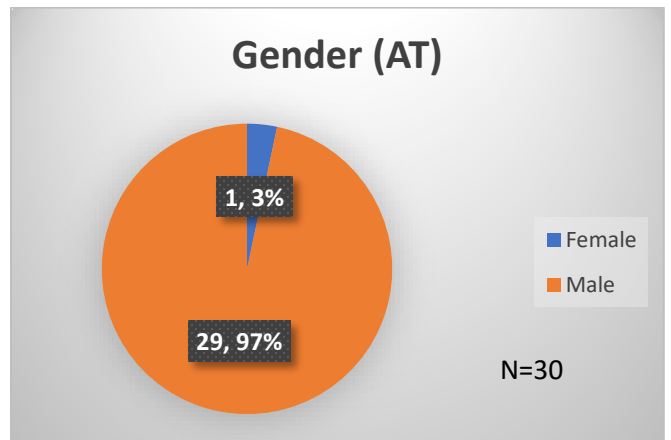

Daily Data Dashboard – October 16, 2023
Demographics for JTDC Population
Monday Morning Midnight Count

Total # of probation Involved youth¹: 1,301

¹ Probation Active: Any youth who is pending sentencing with an active social history, has been formally placed on probation or supervision with Cook County Juvenile Probation on the date of the report.