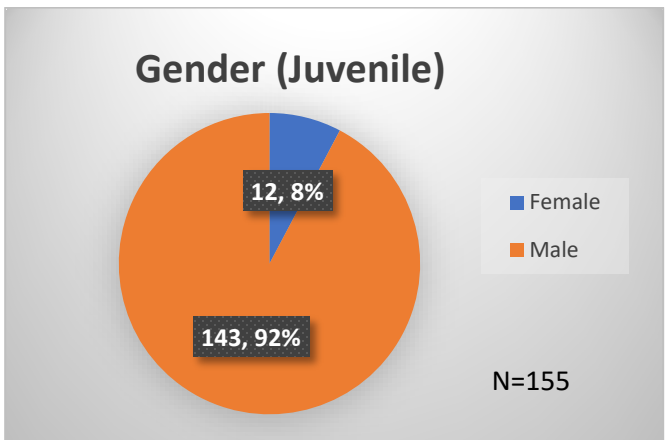

Daily Data Dashboard – October 16, 2023
Demographics for JTDC Population
Monday Morning Midnight Count

Total # of probation Involved youth¹: 1,301

¹ Probation Active: Any youth who is pending sentencing with an active social history, has been formally placed on probation or supervision with Cook County Juvenile Probation on the date of the report.