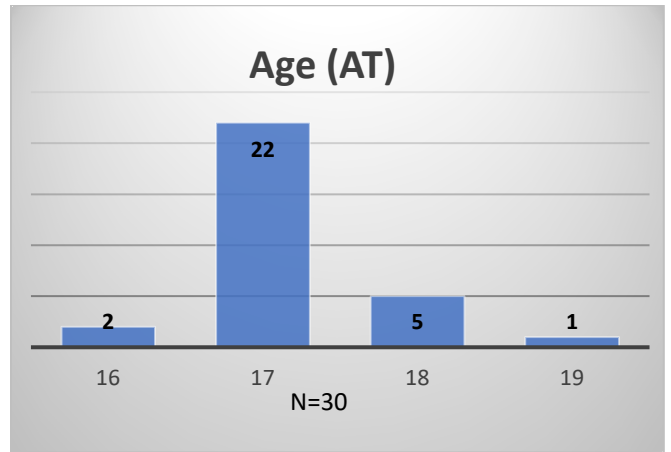

Daily Data Dashboard – October 16, 2023
Demographics for JTDC Population
Monday Morning Midnight Count

Total # of probation Involved youth¹: 1,301

¹ Probation Active: Any youth who is pending sentencing with an active social history, has been formally placed on probation or supervision with Cook County Juvenile Probation on the date of the report.