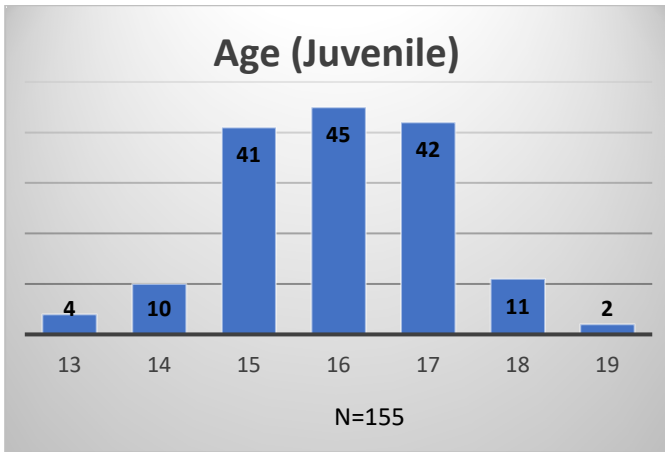

Daily Data Dashboard – October 16, 2023
Demographics for JTDC Population
Monday Morning Midnight Count

Total # of probation Involved youth¹: 1,301

¹ Probation Active: Any youth who is pending sentencing with an active social history, has been formally placed on probation or supervision with Cook County Juvenile Probation on the date of the report.